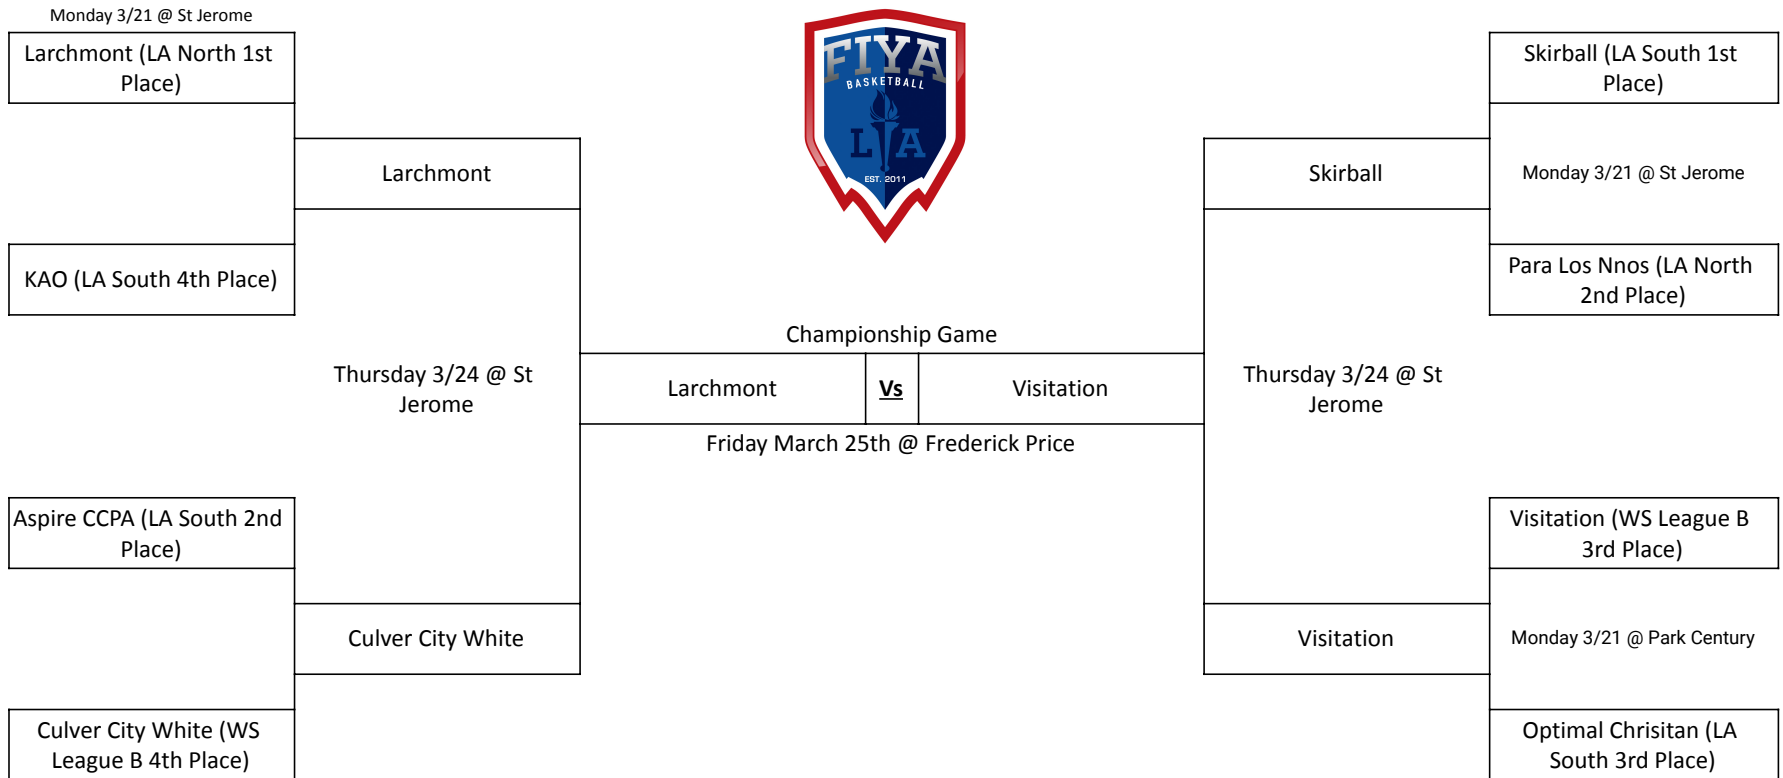

## 2022 Division 1 Girls Basketball Playoffs

*"Strengthening Schools Through Sports"*

<b><u>D-1 Girls Basketball Playoffs</u></b>						
<b><u>First Round</u></b>						
St Anastasia (WS League B 2nd Place)	Vs	Culver Silver (WS League A 4th Place)	Tuesday March 22nd	St Jerome	4:00 PM	Game 1
Mark Twain (WS League A 2nd Place)	Vs	Notre Dame (WS League A 3rd Place)	Tuesday March 22nd	St Jerome	5:00 PM	Game 2
<b><u>Semi-Finals</u></b>						
Culver Gray (WS League A 1st Place)	Vs	St Anastasia	Thursday March 24th	St Jerome	4:00 PM	Game 3
Lennox (WS League B 1st Place)	Vs	Notre Dame	Thursday March 24th	St Jerome	5:00 PM	Game 4
<b><u>Championship</u></b>						
Culver Gray	Vs	Lennox	Friday March 25th	Price	6:00 PM	

## 2022 Division 1A Girls Basketball Playoffs

*"Strengthening Schools Through Sports"*

<b><u>D-1A Girls Basketball Playoffs</u></b>						
<b><u>First Round</u></b>						
Larchmont (LA North 1st Place)	Vs	KAO (LA South 4th Place)	Monday March 21st	St Jerome	4:00 PM	Game 1
Aspire CCPA (LA South 2nd Place)	Vs	Culver City White (WS League B 4th Place)	Monday March 21st	St Jerome	5:00 PM	Game 2
Skirball (LA South 1st Place)	Vs	Para Los Ninos (LA North 2nd Place)	Monday March 21st	St Jerome	6:00 PM	Game 3
Visitation (WS League B 3rd Place)	Vs	Optimal Christian (LA South 3rd Place)	Monday March 21st	Park Century	7:00 PM	Game 4
<b><u>Semi Finals</u></b>						
Larchmont	Vs	Culver City White	Thursday March 24th	St Jerome	6:00 PM	Game 5
Skirball	Vs	Visitation	Thursday March 24th	St Jerome	7:00 PM	Game 6
<b><u>Championship</u></b>						
Larchmont	Vs	Visitation	Friday March 25th	Price	4:00 PM	

**Park Century: 3939 Landmark St, Culver City, CA 90232**

Four spectators per player. Masks optional if vaccinated.

**Price Christian Schools: 7901 Vermont Ave, Los Angeles, CA 90044**

**St Jerome School: 5580 Thornburn St, Los Angeles 90045**