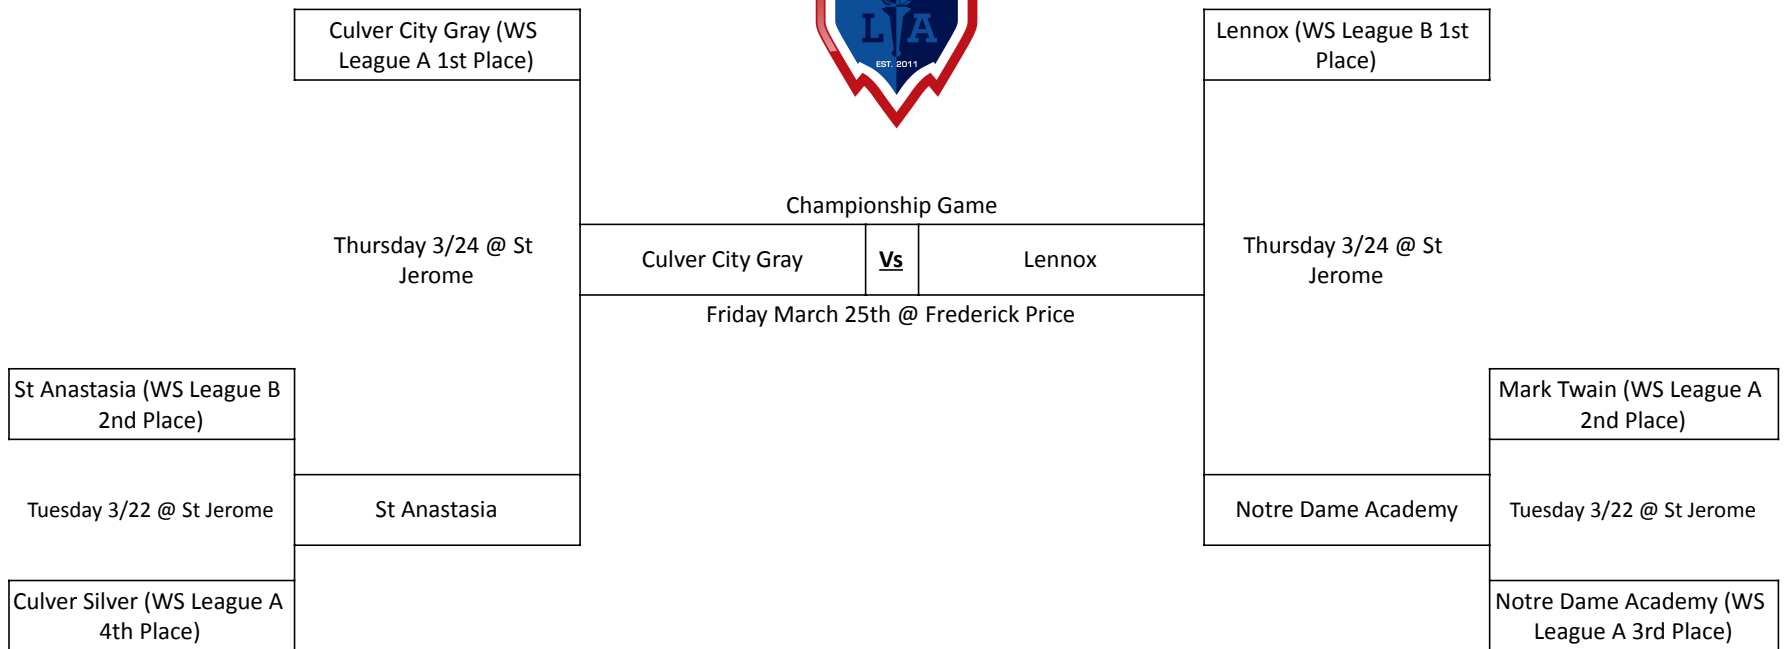

## 2022 Division 1 Girls Basketball Playoffs

*"Strengthening Schools Through Sports"*

<b><u>D-1 Girls Basketball Playoffs</u></b>						
<b><u>First Round</u></b>						
St Anastasia (WS League B 2nd Place)	Vs	Culver Silver (WS League A 4th Place)	Tuesday March 22nd	St Jerome	4:00 PM	Game 1
Mark Twain (WS League A 2nd Place)	Vs	Notre Dame (WS League A 3rd Place)	Tuesday March 22nd	St Jerome	5:00 PM	Game 2
<b><u>Semi-Finals</u></b>						
Culver Gray (WS League A 1st Place)	Vs	St Anastasia	Thursday March 24th	St Jerome	4:00 PM	Game 3
Lennox (WS League B 1st Place)	Vs	Notre Dame	Thursday March 24th	St Jerome	5:00 PM	Game 4
<b><u>Championship</u></b>						
Culver Gray	Vs	Lennox	Friday March 25th	Price	6:00 PM	

## 2022 Division 1A Girls Basketball Playoffs

*"Strengthening Schools Through Sports"*

<b><u>D-1A Girls Basketball Playoffs</u></b>						
<b><u>First Round</u></b>						
Larchmont (LA North 1st Place)	Vs	KAO (LA South 4th Place)	Monday March 21st	St Jerome	4:00 PM	Game 1
Aspire CCPA (LA South 2nd Place)	Vs	Culver City White (WS League B 4th Place)	Monday March 21st	St Jerome	5:00 PM	Game 2
Skirball (LA South 1st Place)	Vs	Para Los Ninos (LA North 2nd Place)	Monday March 21st	St Jerome	6:00 PM	Game 3
Visitation (WS League B 3rd Place)	Vs	Optimal Christian (LA South 3rd Place)	Monday March 21st	Park Century	7:00 PM	Game 4
<b><u>Semi Finals</u></b>						
Larchmont	Vs	Culver City White	Thursday March 24th	St Jerome	6:00 PM	Game 5
Skirball	Vs	Visitation	Thursday March 24th	St Jerome	7:00 PM	Game 6
<b><u>Championship</u></b>						
Larchmont	Vs	Visitation	Friday March 25th	Price	4:00 PM	